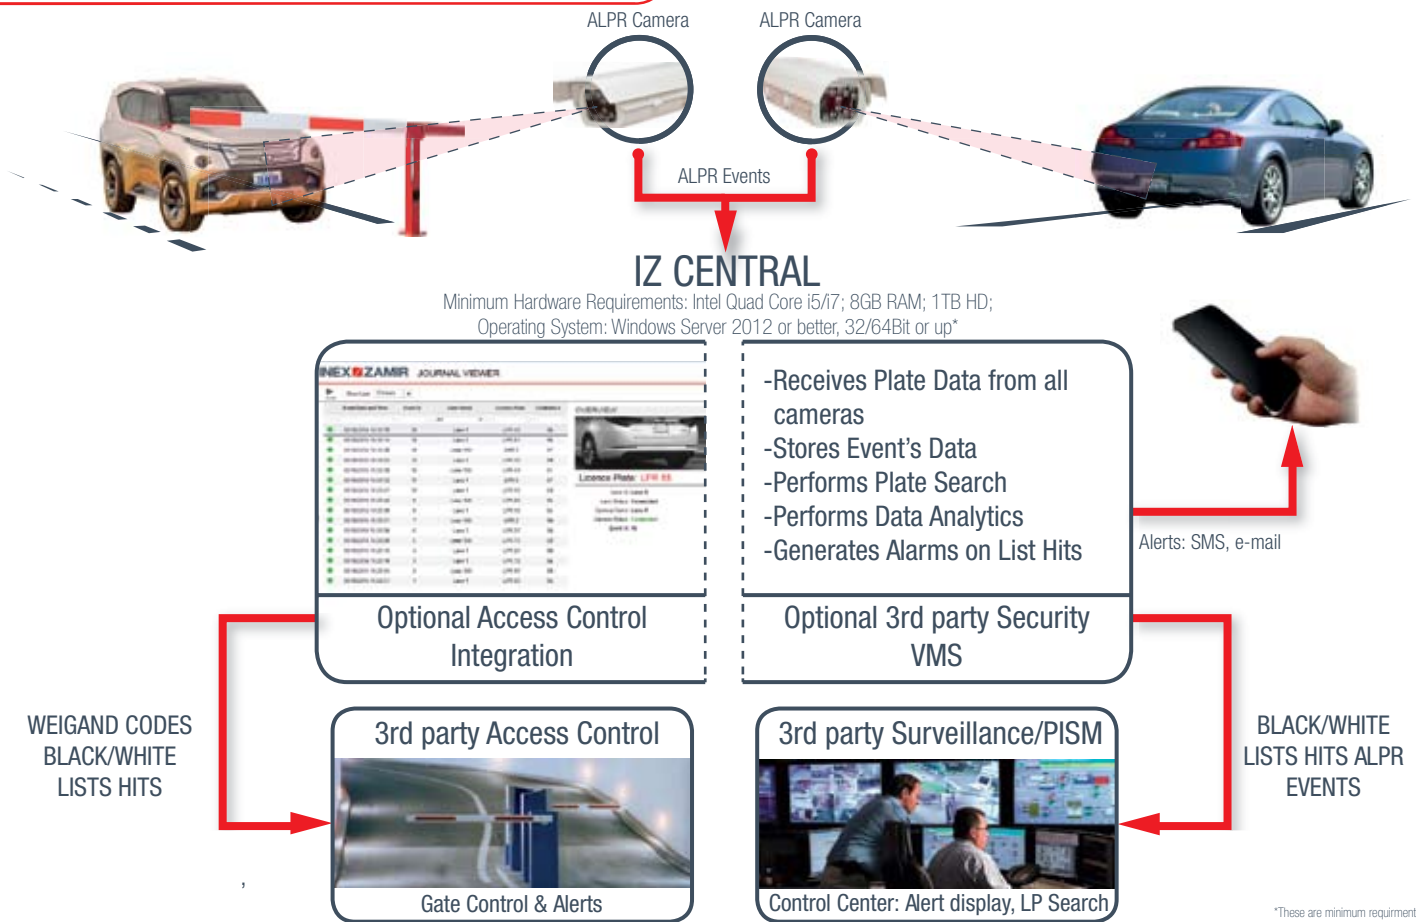

ALPR Platform for License Plate storage, analytics and third party integrations

IZ Central Functions:

- Black/White Lists Management
- List Hit Alerts
- Plates Logging
- Plates Search
- Integrated Systems Support

Integrated Access Control Systems Manufactures:

- PCSC
- AMAG
- LENEL
- EASY LOBBY
- TYCO-SOFTWARE HOUSE
- ABDI

Please visit www.inextechnologies.com for a complete list

Integrated Security Systems

Manufactures:

- TYCO - EXACQ
- 3VR
- Geutebruck
- OnSSI
- NICE
- VERINT
- VICON

Please visit www.inextechnologies.com for a complete list

Integrated Parking Systems

Manufactures:

- AMANO McGANN
- SKIDATA
- PARK ASSIST

Please visit www.inextechnologies.com for a complete list

INEX TECHNOLOGIES designs, develops and manufactures comprehensive Automatic License Plate (ALPR) hardware/software solutions for license plate recognition and vehicle identification. As the developer of both proprietary ALPR imaging hardware, and firmware/software analytical engines, INEX TECHNOLOGIES achieves the optimum synergy to create the world's premier license plate recognition systems for any plate, any ambient lighting, any weather condition, and for vehicle speeds of up to 120 mph (194 km/h). INEX TECHNOLOGIES' ALPR and vehicle identification technology accurately captures license plate data from passing vehicles in real-time.

Specifications subject to change without notice