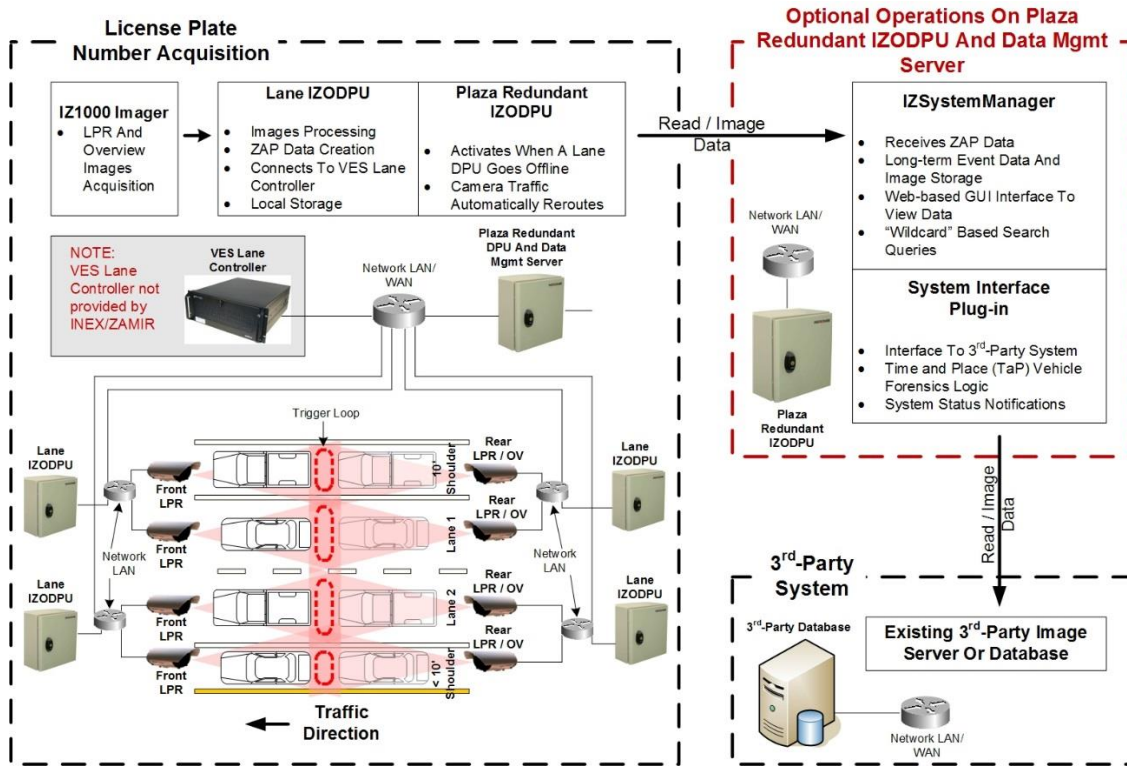

IZTOLL VIOLATION ENFORCEMENT SYSTEM SOLUTION

IZTOLL VIOLATION ENFORCEMENT SYSTEM SOLUTION SYSTEM COMPONENTS

	IZ1000 Series Imager	❑ Designed For Tolling Violation Enforcement Systems (VES) ❑ All-Digital ALPR And Color OV Image Output, Up To 20 Ft Field-Of-View ❑ Built-in Illumination Allows Up To 100 Ft Illumination Distance
	IZODPU or IZODPU Data Processor Unit	❑ Combines Multi-Imager Connections With Minimal Network Data Output ❑ Indoor Unit: 1U Chassis As Rackmount Or Panel Mount ❑ Outdoor Unit: Small IP66/67 Enclosure Located At Edge With Imager(s)
	IZTOLL Software	❑ Designed For Tolling System Authorities And Operators ❑ Multi-Purposed Data Value, Lowered Costs From Reduced Human Review ❑ Integrations With ETC, TransCore, Kapsch, Telvent, Sanef-ITS, Others

ABOUT INEX/ZAMIR

INEX/ZAMIR has been supplying proven ALPR (Automatic License Plate Recognition) / ANPR (Automatic Number Plate Recognition) technology since 1993. We are the resource that organizations around the world turn to for license plate reader cameras and tailored solutions. Using advanced IR (infrared) LED technology, INEX/ZAMIR solutions effectively capture license plate data from passing vehicles in real time at any time, day or night.

For More Information On INEX/ZAMIR's IZToll VES Solution, And All Our Other System Components And Solutions, Please Contact INFO@inexzamir.com or call 865-671-1400 (for US) or +972 (2) 545 1000 (For International).

INEX/ZAMIR
10870 Murdock Drive
Knoxville, TN 37932
865-671-1400
info@inexzamir.com

Jerusalem Technology Park
Building 1/22
IL-96951 Jerusalem, Israel
+972 (2) 545 1000
info_il@inexzamir.com

Moserwaldweg 13
A-8042 Graz, Austria
+43 676 715 6066
info_eu@inexzamir.com

www.inexzamir.com