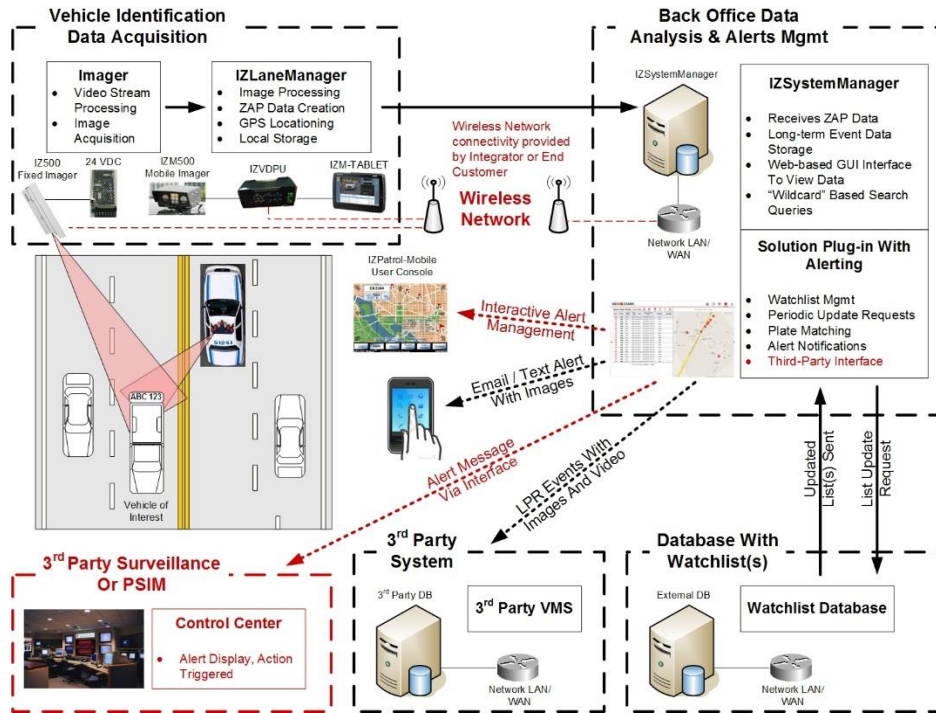

IZSAFEROAD VEHICLE IDENTIFICATION SOLUTION

IZSAFEROAD VEHICLE IDENTIFICATION SOLUTION SYSTEM COMPONENTS

	IZ500 or IZ1000 Series Imager	✔ Designed For Access Control, Security And Law Enforcement ✔ Users Move From Reactive To Predictive Security Postures ✔ Integrations With OnSSI, Verint, NICE, Vicon, Geutebruck, VidSys, Others
	IZC800 Series Imager	✔ Designed For Security, Law Enforcement And General Scene Requirements ✔ Simultaneously Provides Static Color Images And OnVIF Compliant Video
	IZDPU or IZODPU Data Processor Unit	✔ Combines Multi-Imager Connections With Minimal Network Data Output ✔ Indoor Unit: 1U Chassis As Rackmount Or Panel Mount ✔ Outdoor Unit: Small IP66 Enclosure Located At Edge With Imager(s)
	IZSAFEROAD Software	✔ Designed For City Municipalities, University/College Campuses ✔ Boosts Safe City Monitoring Operations With Enhanced BOLO Alerts ✔ Integrations With OnSSI, Verint, NICE, Vicon, Geutebruck, VidSys, Others

ABOUT INEX/ZAMIR

INEX/ZAMIR has been supplying proven ALPR (Automatic License Plate Recognition) / ANPR (Automatic Number Plate Recognition) technology since 1993. We are the resource that organizations around the world turn to for license plate reader cameras and tailored solutions. Using advanced IR (infrared) LED technology, INEX/ZAMIR solutions effectively capture license plate data from passing vehicles in real time at any time, day or night.

For More Information On INEX/ZAMIR's IZSafeRoad Solution And All Our Other System Components And Solutions, Please Contact INFO@inexzamir.com or call 865-671-1400 (for US) or +972 (2) 545 1000 (For International).